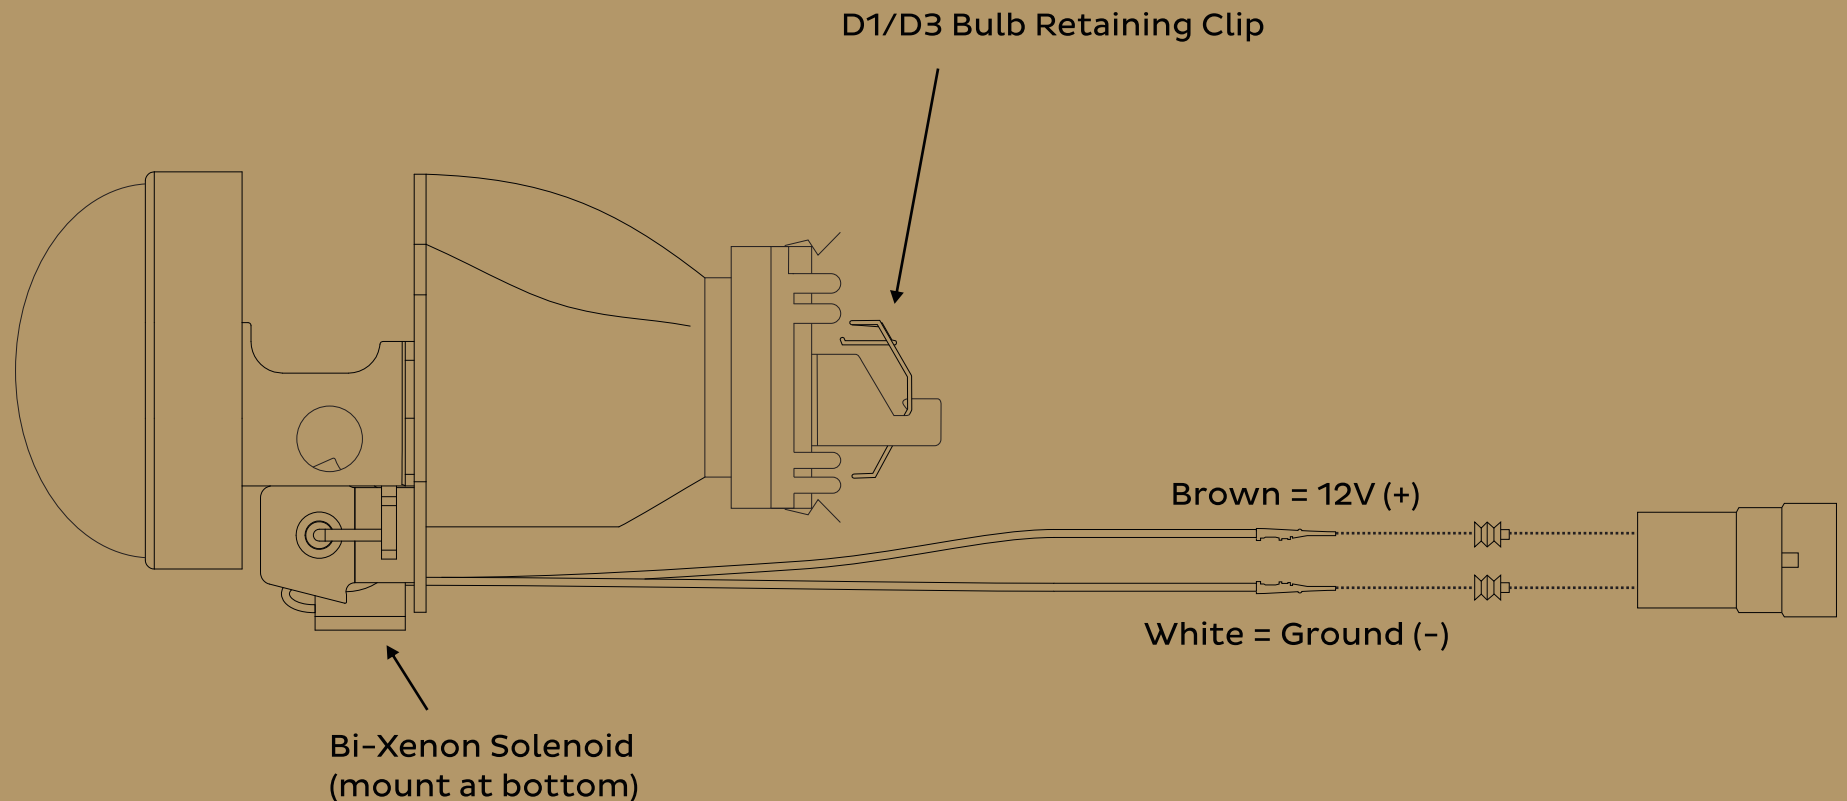

# INSTALLATION GUIDE: ACME D1/D3 PROJECTOR

**WARNING:** By reading this document, I agree it is only to be used as an educational guide. The Retrofit Source makes no guarantee on any finished results, nor are they to be held responsible for any damage, misuse, or personal injuries. Use at your own risk. If you are unable to clearly understand and adapt the information below to your own application, professional installation is recommended.