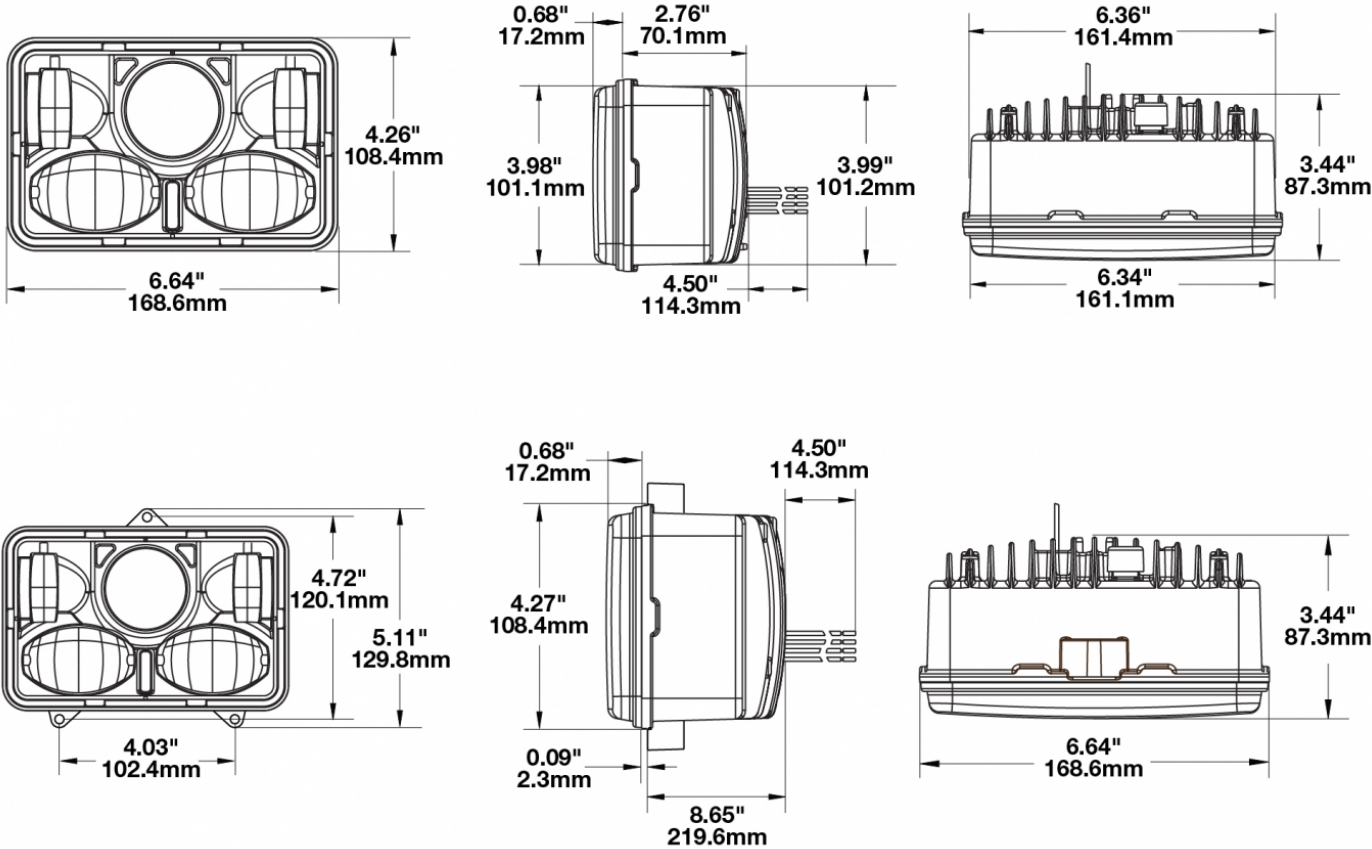

LED Headlight - Model 8820

PRODUCT DIMENSIONS