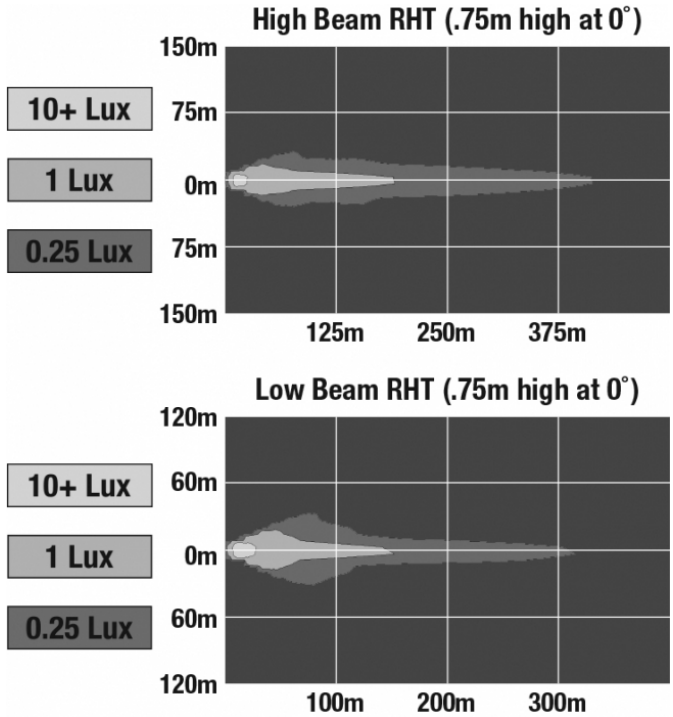

LED Headlight - Model 8820

PRODUCT INFORMATION

Description	12-24 DOT/ECE LED RHT High & Low Beam Headlight with FP & Panel Mount
Height	129.79 mm / 5.11 in
Width	168.66 mm / 6.64 in
Depth	87.38 mm / 3.44 in
Shape	Rectangular
Outer Lens Material	Polycarbonate
Outer Lens Color	Clear
Housing Material	Aluminum
Housing Color	Black
Bezel Color	Black
Mounting Type	Panel Mount
Connector or Wiring	12" Flying Leads
Product Weight	2.50 lbs / 1.13 kgs
Shipping Weight	1.71 lbs / 0.78 kgs

Input Voltage	12-24V DC
Operating Voltage	10-30V DC
Black Wire	Ground
White Wire	High Beam
Yellow Wire	Low Beam
Red Wire	Front Position
Current Draw	1.11A @ 12V DC (Low Beam) 0.96A @ 24V DC (Low Beam) 2.14A @ 12V DC (High Beam) 1.56A @ 24V DC (High Beam) 0.056A @ 12V DC (Front Position) 0.065A @ 24V DC (Front Position)

J.W. SPEAKER 
Engineered. Lighting. Solutions.

LED Headlight - Model 8820

PHOTOMETRIC SPECIFICATIONS

Raw Lumen Output	2,100 (High Beam); 1,850 (Low Beam)
Effective Lumen Output	755 (High Beam); 645 (Low Beam)
Beam Pattern(s)	Forward Lighting - High Beam (DOT/ECE) Forward Lighting - Low Beam (DOT) Forward Lighting - Low Beam (ECE Right Hand) Signalization - Front Position