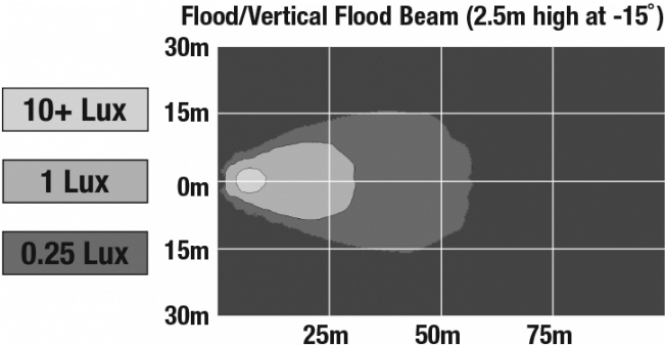

PHOTOMETRIC SPECIFICATIONS

Raw Lumen Output 675
Effective Lumen Output 485
Candela Output 1,409
Nominal LED Color Temperature 5000 K
Beam Pattern(s) Forward Lighting - Flood (Medium)

APPLICATIONS

Print date: 2020-04-24