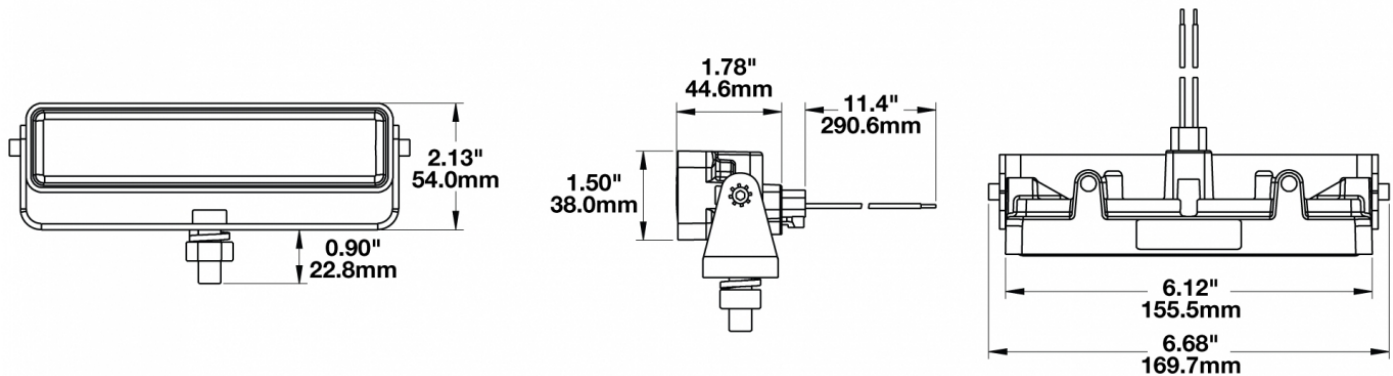

LED Work Light - Model 783 XD

PRODUCT INFORMATION

Description	12-48V LED Work Light with Flood Beam Pattern & Mounting Bracket
Height	54.10 mm / 2.13 in
Width	169.67 mm / 6.68 in
Depth	45.21 mm / 1.78 in
Shape	Rectangle
Outer Lens Material	Polycarbonate
Outer Lens Color	Clear
Housing Material	Polycarbonate
Housing Color	Black
Mounting Hardware Description	(x1) 3/8"-16 x 1.5" Mounting Bolt
Mounting Type	Universal Mount
Minimum Operating Temperature	-40 °C / -40 °F
Maximum Operating Temperature	65 °C / 149 °F
Connector or Wiring	Integral DT04-2P
Mating Connector	Deutsch DT06-2S
Product Weight	0.71 lbs / 0.32 kgs
Shipping Weight	3.40 lbs / 1.54 kgs

PRODUCT DIMENSIONS

ELECTRICAL SPECIFICATIONS

Input Voltage	12-48V DC
Operating Voltage	9-60V DC
Transient Spike Protection	330V Peak @ 1 HZ-100 Pulses
Red Wire	Positive
Black Wire	Negative
Current Draw	1.00A @ 12V DC (Flood) 0.50A @ 24V DC (Flood) 0.30A @ 36V DC (Flood) 0.25A @ 48V DC (Flood)

PHOTOMETRIC SPECIFICATIONS

Raw Lumen Output 675
Effective Lumen Output 485
Candela Output 1,409
Nominal LED Color Temperature 5000 K
Beam Pattern(s) Forward Lighting - Flood (Medium)

APPLICATIONS

Print date: 2020-04-24