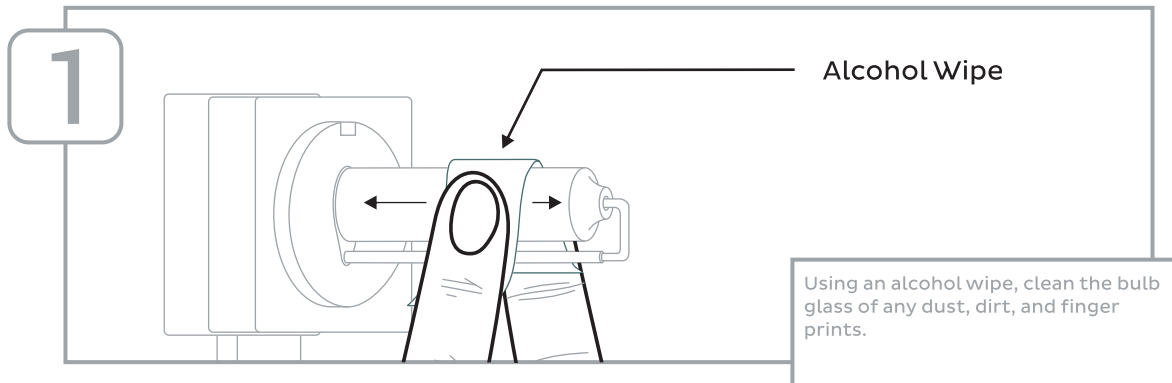

WARNING: By reading this document, I agree it is only to be used as an educational guide. The Retrofit Source makes no guarantee on any finished results, nor are they to be held responsible for any damage, misuse, or personal injuries. Use at your own risk. If you are unable to clearly understand and adapt the information below to your own application, professional installation is recommended.

CAUTION: HOT!

HANDLE ONLY WITH
METAL BASE

STEP BY STEP