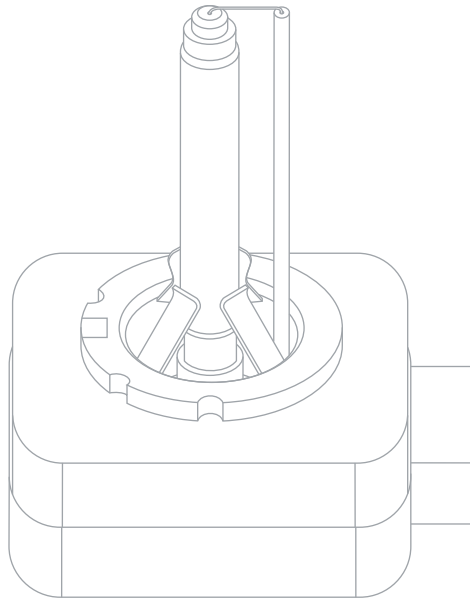

THE RETROFIT SOURCE

Innovative Headlight Upgrades

INSTALLATION GUIDE

OEM D-SERIES BULBS

WARNING: By reading this document, I agree it is only to be used as an educational guide. The Retrofit Source makes no guarantee on any finished results, nor are they to be held responsible for any damage, misuse, or personal injuries. Use at your own risk. If you are unable to clearly understand and adapt the information below to your own application, professional installation is recommended.

CAUTION: HOT!

HANDLE ONLY WITH
METAL BASE

STEP BY STEP

-END-