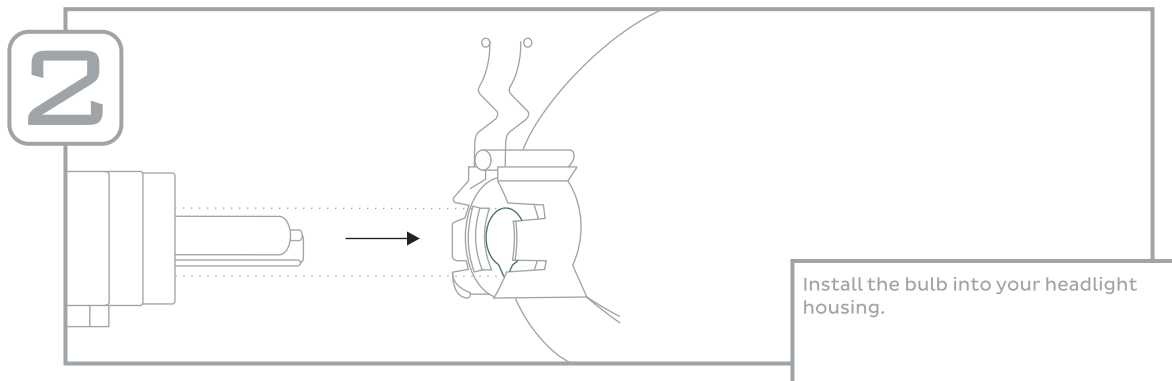

WARNING: By reading this document, I agree it is only to be used as an educational guide. The Retrofit Source makes no guarantee on any finished results, nor are they to be held responsible for any damage, misuse, or personal injuries. Use at your own risk. If you are unable to clearly understand and adapt the information below to your own application, professional installation is recommended.

CAUTION: HOT!

HANDLE ONLY WITH
METAL BASE

STEP BY STEP