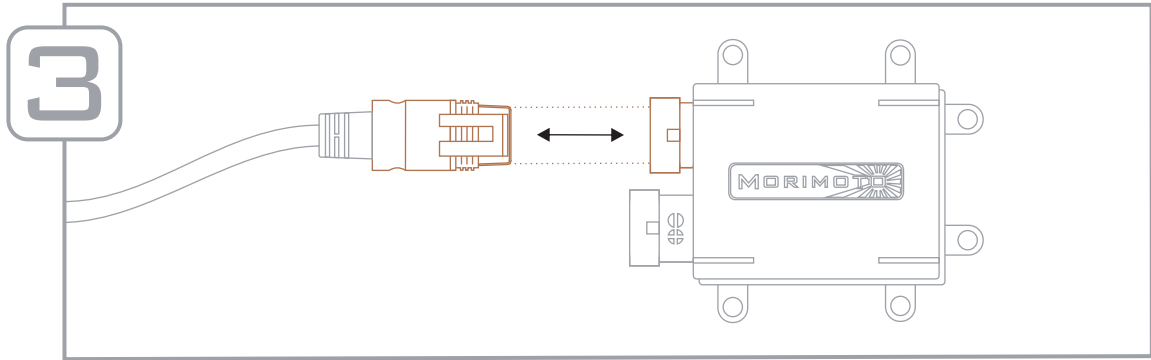

THE AUTOMOTIVE LIGHTING BENCHMARK

PN:
49457

INSTALLATION GUIDE

AMP IGNITER

1x

WARNING: By reading this document, I agree it is only to be used as an educational guide. Morimoto Lighting makes no guarantee on any finished results, nor are they to be held responsible for any damage, misuse, or personal injuries. Use at your own risk. If you are unable to clearly understand and adapt the information below to your own application, professional installation is recommended.

**DO NOT IGNITE UNTIL
FULLY CONNECTED!**

DO NOT CUT!

STEP BY STEP

-END-