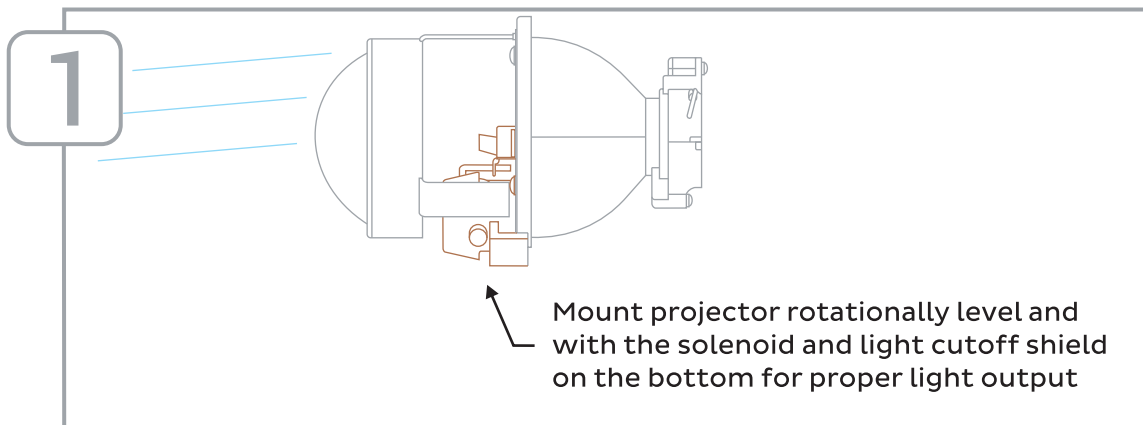

WARNING: By reading this document, I agree it is only to be used as an educational guide. Morimoto Lighting makes no guarantee on any finished results, nor are they to be held responsible for any damage, misuse, or personal injuries. Use at your own risk. If you are unable to clearly understand and adapt the information below to your own application, professional installation is recommended.

PROFESSIONAL INSTALLATION RECOMMENDED

SPECIAL INSTALLATION NOTE