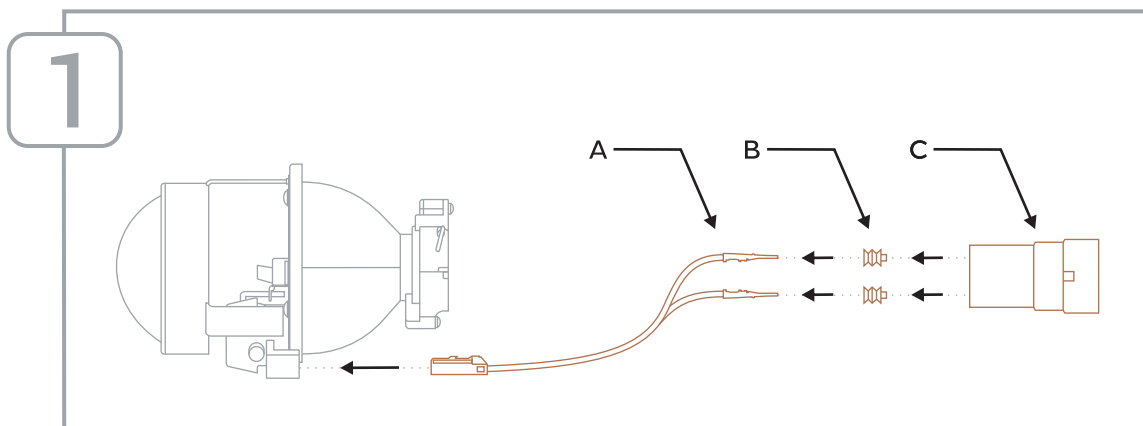

WARNING: By reading this document, I agree it is only to be used as an educational guide. Morimoto Lighting makes no guarantee on any finished results, nor are they to be held responsible for any damage, misuse, or personal injuries. Use at your own risk. If you are unable to clearly understand and adapt the information below to your own application, professional installation is recommended.

PROFESSIONAL INSTALLATION RECOMMENDED

SPECIAL INSTALLATION NOTE

SCHEMATIC

-END-