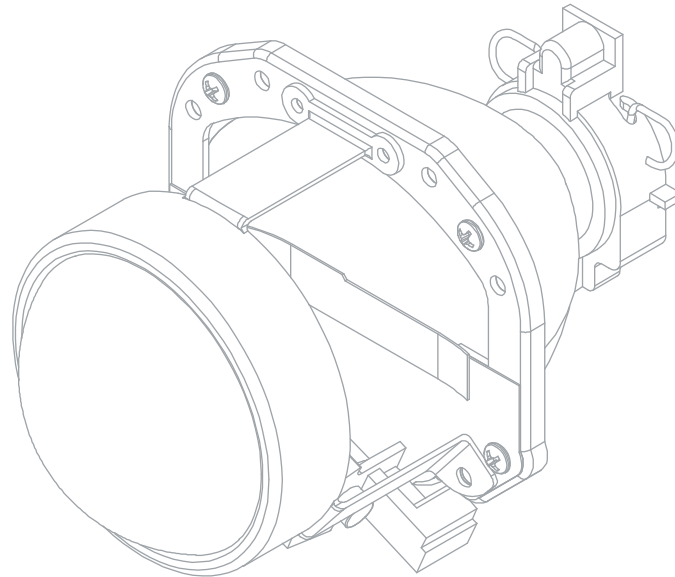

THE AUTOMOTIVE LIGHTING BENCHMARK

PART #:
47264

INSTALLATION GUIDE

EVOX-R

A: 1x

B: 2x

C: 1x

WARNING: By reading this document, I agree it is only to be used as an educational guide. Morimoto Lighting makes no guarantee on any finished results, nor are they to be held responsible for any damage, misuse, or personal injuries. Use at your own risk. If you are unable to clearly understand and adapt the information below to your own application, professional installation is recommended.

PROFESSIONAL INSTALLATION RECOMMENDED

SPECIAL INSTALLATION NOTE

SCHEMATIC

-END-