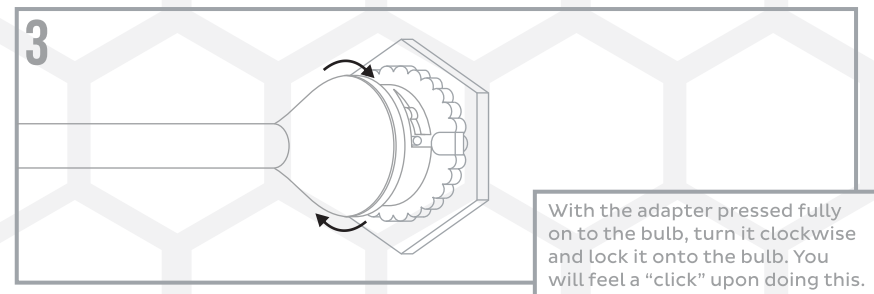

INSTALLATION PROCEDURE