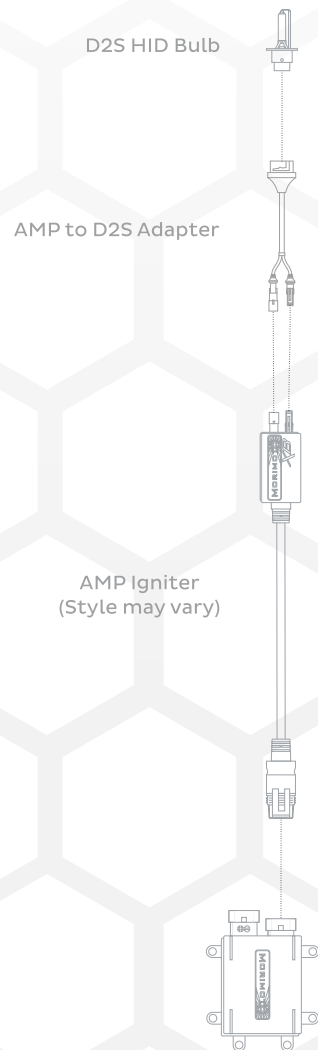

THE RETROFIT SOURCE
The Best Brands in Automotive Lighting

support@theretrofitsource.com
404.220.7940

INSTALLATION GUIDE:

AMP TO D2S STRAIGHT BALLAST ADAPTERS

WARNING: By reading this document, I agree it is only to be used as an educational guide. The Retrofit Source makes no guarantee on any finished results, nor are they to be held responsible for any damage, misuse, or personal injuries. Use at your own risk. If you are unable to clearly understand and adapt the information below to your own application, professional installation is recommended.

INSTALLATION DIAGRAM

INSTALLATION PROCEDURE

-END-