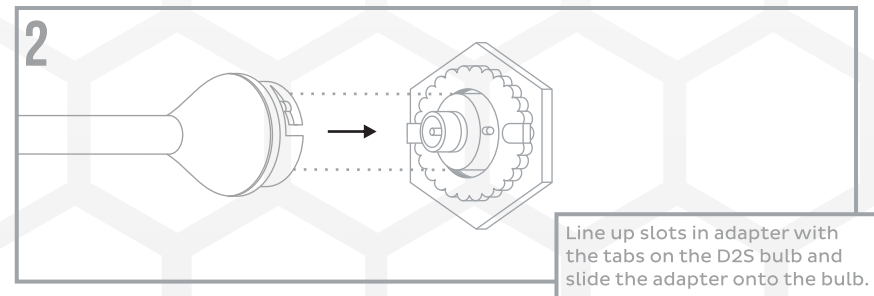

INSTALLATION PROCEDURE