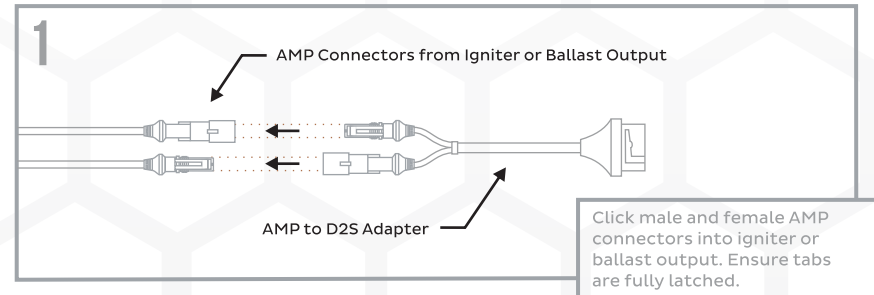

THE RETROFIT SOURCE
The Best Brands in Automotive Lighting

support@theretrofitsource.com
404.220.7940

INSTALLATION GUIDE:

AMP TO D2S STRAIGHT BALLAST ADAPTERS

WARNING: By reading this document, I agree it is only to be used as an educational guide. The Retrofit Source makes no guarantee on any finished results, nor are they to be held responsible for any damage, misuse, or personal injuries. Use at your own risk. If you are unable to clearly understand and adapt the information below to your own application, professional installation is recommended.

INSTALLATION DIAGRAM

INSTALLATION PROCEDURE

-END-